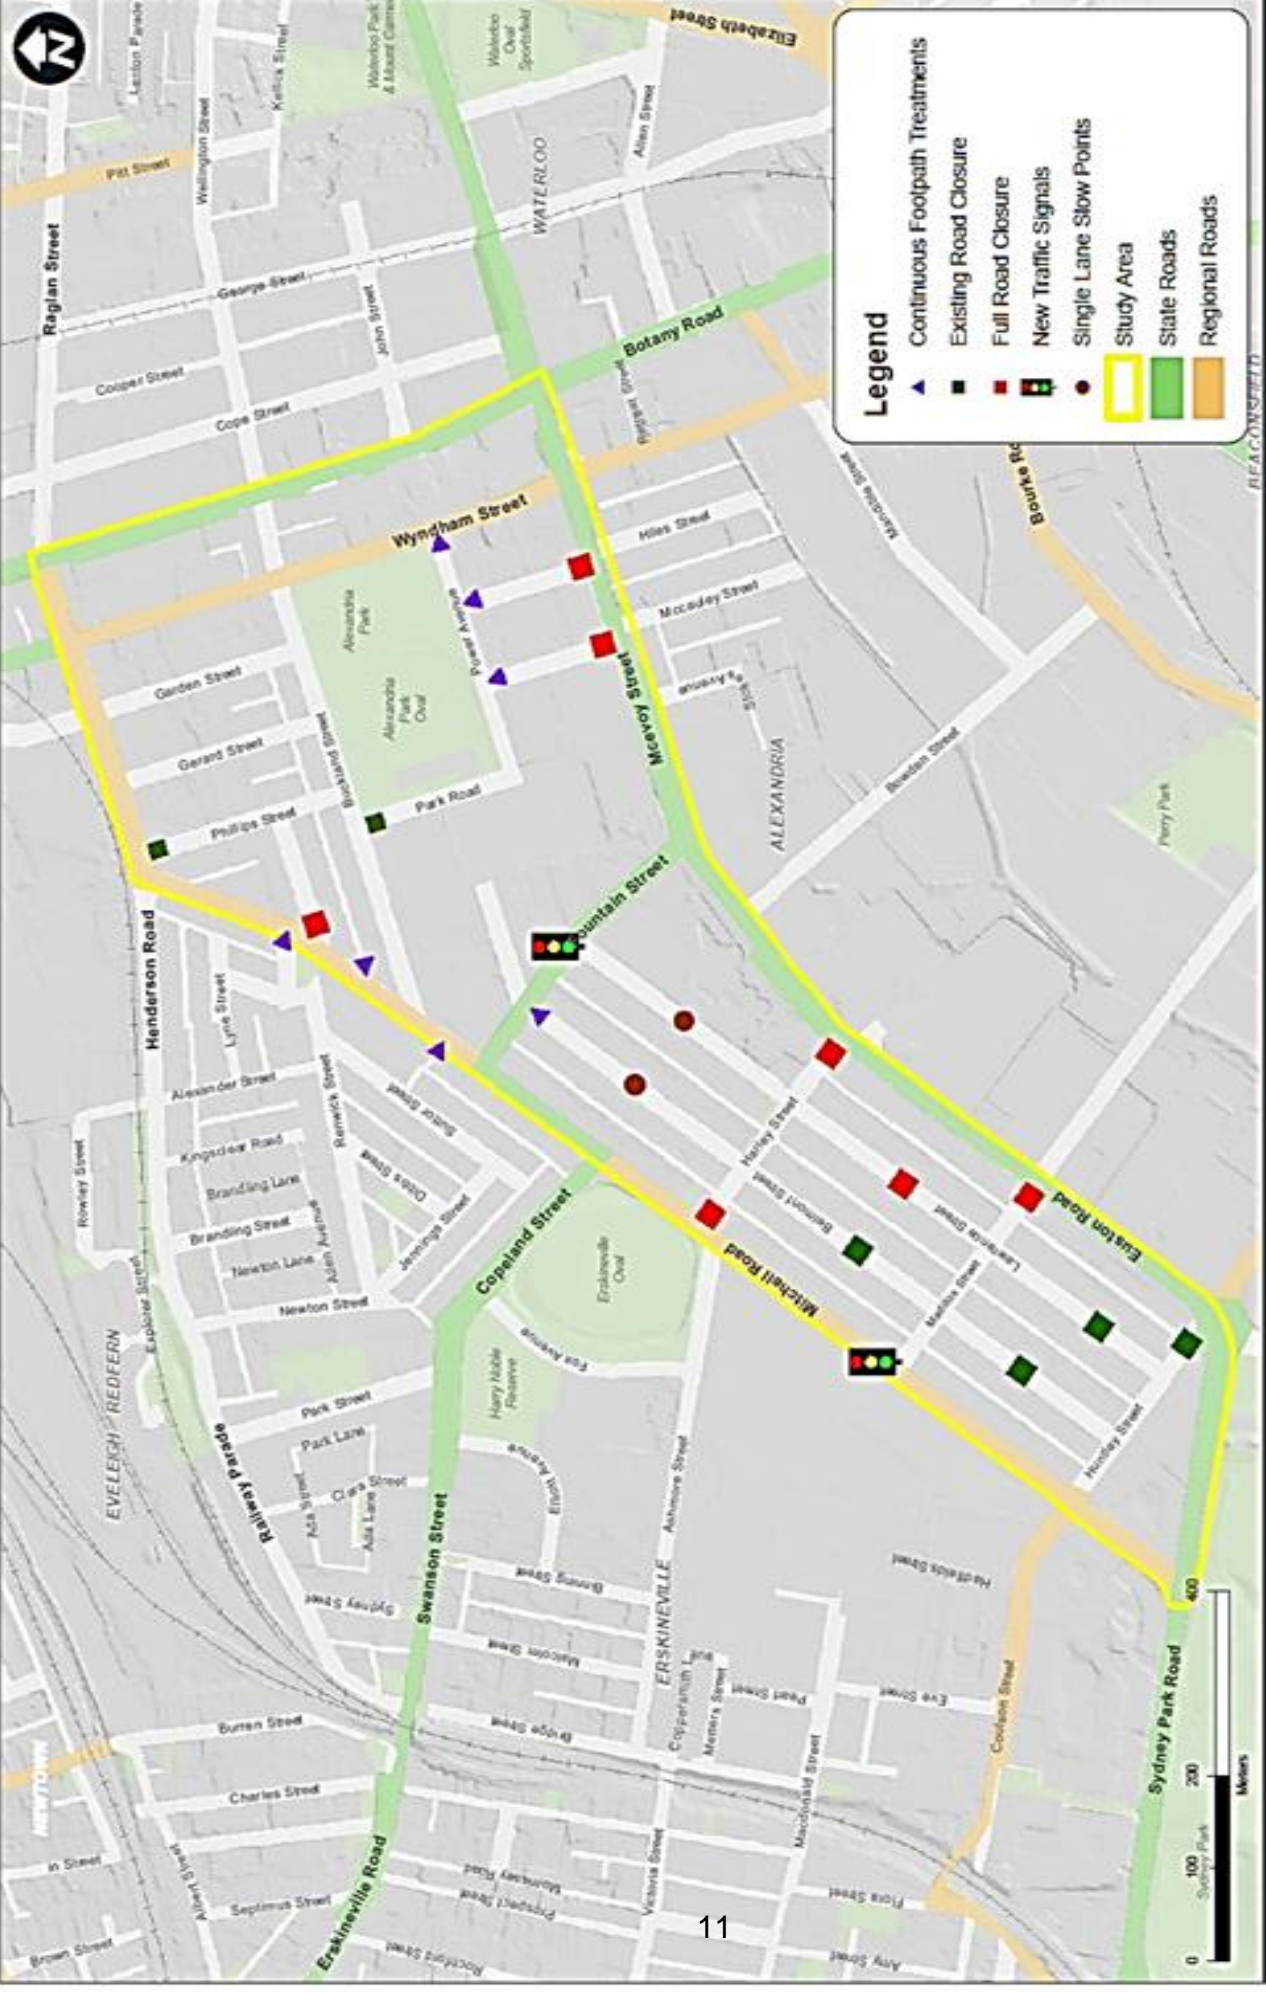

City of Sydney
Study Area
Alexandria Local Area Transport Management Study
Sydney Park Road, Sydney, NSW